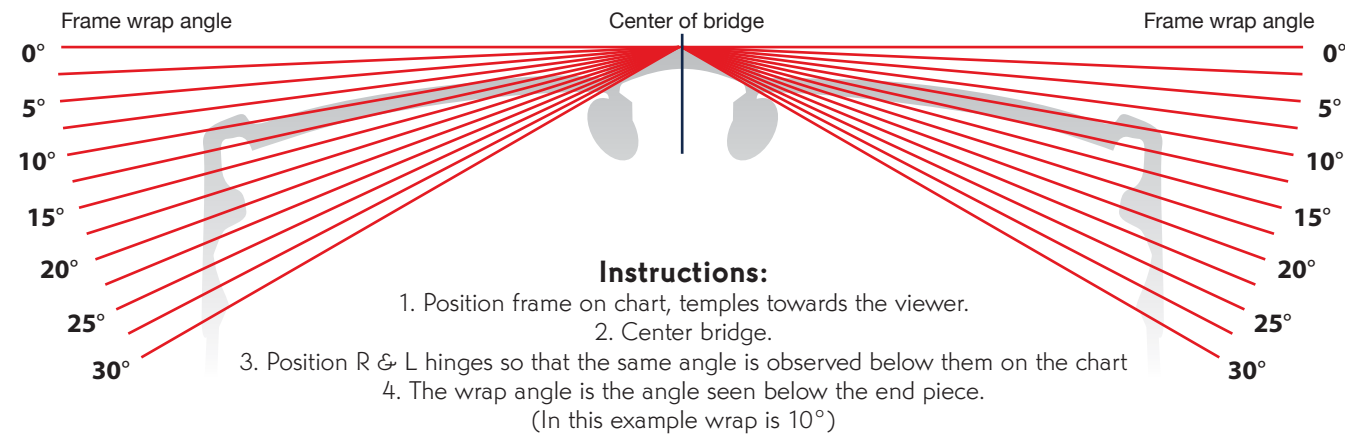

Frame Wrap Chart

Materials

Index	Material & Colours	Engraving code
1.50	CR 39 · Transitions grey / brown / Graphite Green · Transitions XTRActive grey · Transitions Vantage grey · Polarized grey / brown · Drivewear	50
1.53	Trivex · Transitions grey / brown · Transitions XTRActive grey · Transitions Vantage grey · Polarized grey / brown · NXT collection	53
1.56	Hi-Vex · Polarized grey / brown	56
1.58	Poly · Transitions grey / brown / Graphite Green · Transitions XTRActive grey · Transitions Vantage grey · Polarized grey / brown · Gradient Polarized grey / brown · Drivewear	58
1.60	1.60 · Transitions grey / brown / Graphite Green · Polarized grey / brown · BluSelect	60
1.67	1.67 · Transitions grey / brown / Graphite Green · Transitions XTRActive grey · Polarized grey / brown · BluSelect	67
1.74	1.74 · Transitions grey / brown	74

PREMIUM