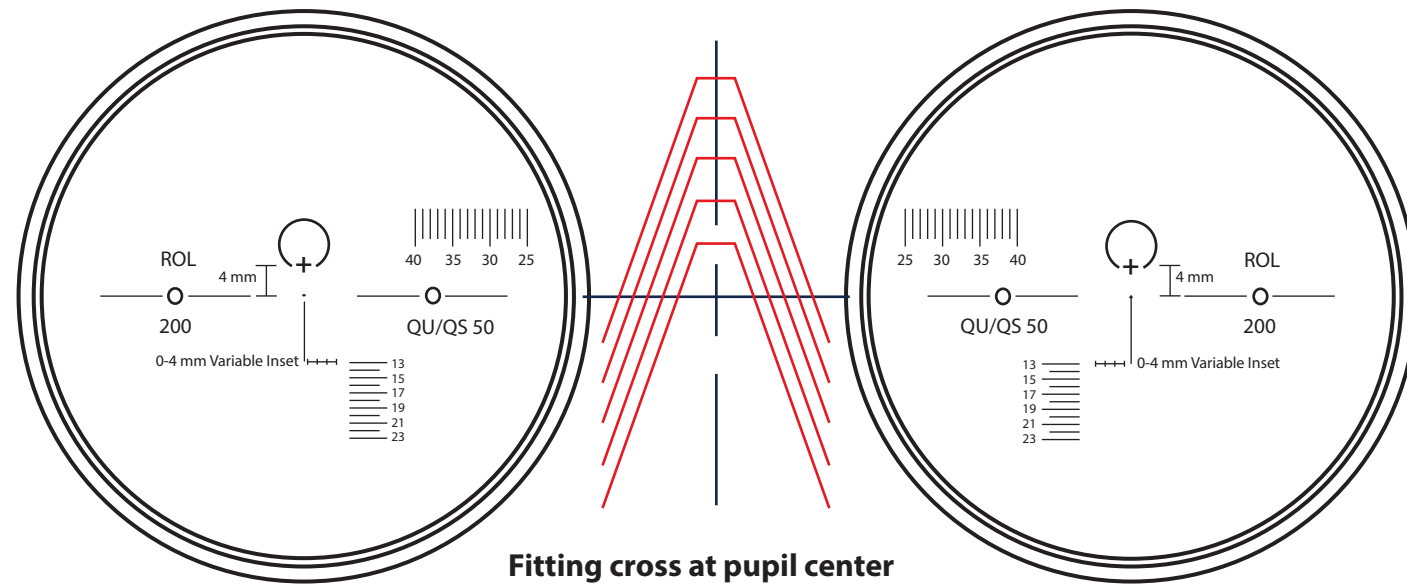

Lens Markings and Centration Chart

Key: QU: Quattro / QS Quattro Sport 200: Add power located under temporal circle ** Note: Adds > 4.00 D must use 1.67 or 1.74 material.

Persona Quattro	Persona Quattro Sport
QU	QS

Frame Wrap Chart

Materials

Index	Material & Colours	Engraving code
1.50	CR 39 · Transitions grey / brown / Graphite Green · Transitions XTRActive grey · Transitions Vantage grey · Polarized grey / brown · Drivewear	50
1.53	Trivex · Transitions grey / brown · Transitions XTRActive grey · Transitions Vantage grey · Polarized grey / brown · NXT collection	53
1.56	Hi-Vex · Polarized grey / brown	56
1.58	Poly · Transitions grey / brown / Graphite Green · Transitions XTRActive grey · Transitions Vantage grey · Polarized grey / brown · Gradient Polarized grey / brown · Drivewear	58
1.60	1.60 · Transitions grey / brown / Graphite Green · Polarized grey / brown · BluSelect	60
1.67	1.67 · Transitions grey / brown / Graphite Green · Transitions XTRActive grey · Polarized grey / brown · BluSelect	67
1.74	1.74 · Transitions grey / brown	74

Fitting cross (Pupil center)

Your personalized Persona Quattro Prescription

	Sph.	Cyl.	Axis	Prism	Base	Add
R	1.25	0.00	0	0.00	0	2.00
L	-1.25	0.00	0	0.00	0	2.00

Date: 24.02.2015
 Job Number: 01361
 Materials: CR39
 Design: 9124

Quattro Authenticity card

Provides an enhanced intermediate area and comfortable reading zone

Persona Quattro

- Provides balanced fields of vision
- Minimum Fitting height of 13mm
- All viewing positions have been optimized for transparent vision