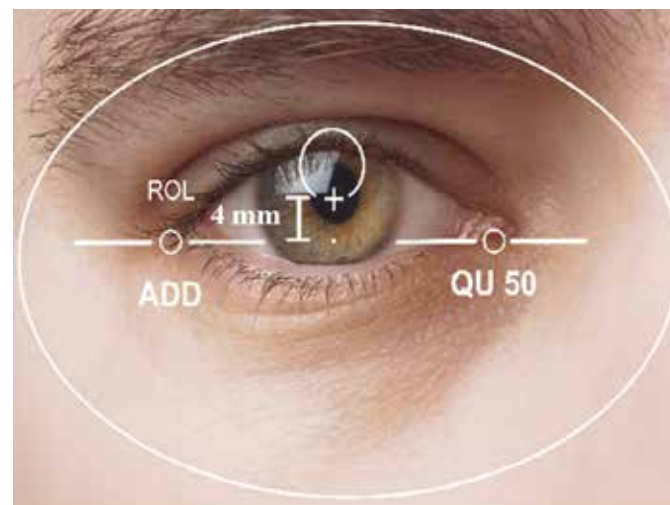

PREMIUM

Riverside
OPTICALAB GROUP

SUPERIOR DISTANCE CLARITY

Optimized Optical Zones delivering Clear Vision and Instant Focus
Limitless Intermediate, exceptional reading

Design Features

- Numerically fabricated with micro-precision for optimum clarity
- High definition visual image for improved acuity
- Simplified modulation of the visual zones for fluidity

Wearers Benefits

- Lateral vision is distortion free
- Viewing comfort is exceptional for all uses

High Technology

- Digital Surfacing
- Wrap and tilt compensation available
- Neutralizes the 5 principals errors inherent in off-axis vision
- Available in all materials and colours